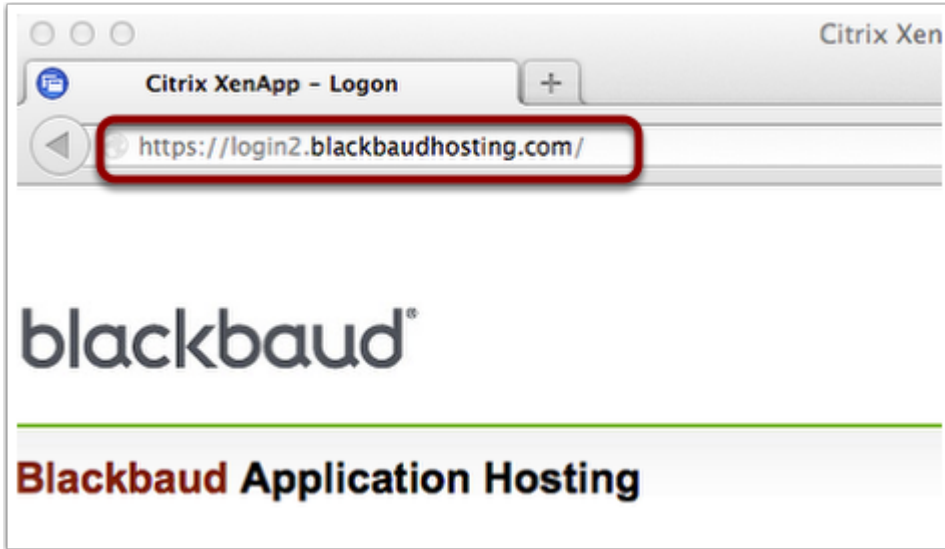

Citrix XenApp - Logon

1. Navigate using Internet Explorer, Firefox, or Safari to <https://login2.blackbaudhosting.com>
2. For many, we have already installed the needed plugin. If it asks you to install a plugin, go ahead and do this.

Citrix XenApp - Logon

3. Login using your JA username and password. Some users may have a different username. Please be sure to check the final page to see what your username is.
4. Click on **Log In**